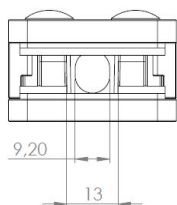

SISO A/S

Mileparken 11
DK-2740 Skovlunde
Denmark
VAT: DK 24786013

Phone +45 45 830 900

www.siso.dk
siso@siso.dk

Danske Bank
Nytorv Branch
Copenhagen
SWIFT: DABADKKK

Account no.
4180 3112 112936
IBAN Account
DK7230003112112936