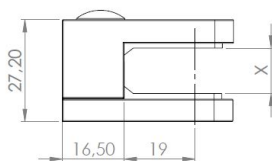

# PRODUCT SHEET

**Description:**

Glass Clamp "Square" 45x47x27mm, Zamak-Raw, Flat, 6-10,76 mm Glass Thickness, No Safety Pin & No Cushions, (Cushion Model G)

**Item number:**

22.10.600-8

Units	Box	Carton	HS Code	Barcode
Pcs.	4	40	8302419000	
				5704866476126

	Glass range
X	6 - 10,76 mm.

**SISO A/S**

Mileparken 11  
DK-2740 Skovlunde  
Denmark  
VAT: DK 24786013

Phone +45 45 830 900

www.siso.dk  
siso@siso.dk

Danske Bank  
Nytorv Branch  
Copenhagen  
SWIFT: DABADKKK