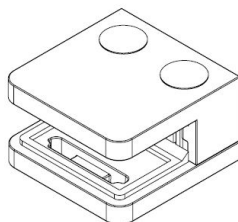

# PRODUCT SHEET

**Description:**

Glass Clamp "Square" 45x47x27mm, Zamak-Raw, Flat, 6-10,76 mm Glass Thickness, No Safety Pin & No Cushions, (Cushion Model G)

**Item number:**

22.10.600-8

Units	Box	Carton	HS Code	Barcode
Pcs.	4	40	8302419000	
				5704866476126

	Glass range
X	6 - 10,76 mm.

**SISO A/S**

Mileparken 11  
DK-2740 Skovlunde  
Denmark  
VAT: DK 24786013

Phone +45 45 830 900

www.siso.dk  
siso@siso.dk

Danske Bank  
Nytorv Branch  
Copenhagen  
SWIFT: DABADKKK