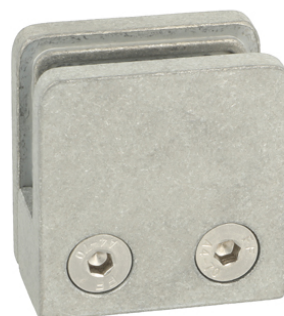

# PRODUCT SHEET

**Description:**

Glass Clamp "Square" 45x47x27mm, Zamak-Raw, Flat, 6-10,76 mm Glass Thickness, No Safety Pin & No Cushions, (Cushion Model G)

**Item number:**

22.10.600-8

Units	Box	Carton	HS Code	Barcode
Pcs.	4	40	8302419000	
				5704866476126