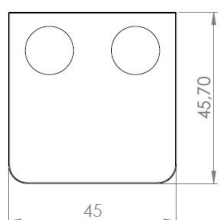

# PRODUCT SHEET

**Description:**

Glass Clamp "Square" 45x47x27mm, Zamak-Raw, Flat, 6-10,76 mm Glass Thickness, No Safety Pin & No Cushions, (Cushion Model G)

**Item number:**

22.10.600-8

Units	Box	Carton	HS Code	Barcode
Pcs.	4	40	8302419000	
				5704866476126

	Glass range
X	6 - 10,76 mm.

**SISO A/S**

Mileparken 11  
DK-2740 Skovlunde  
Denmark  
VAT: DK 24786013

Phone +45 45 830 900

www.siso.dk  
siso@siso.dk

Danske Bank  
Nytorv Branch  
Copenhagen  
SWIFT: DABADKKK