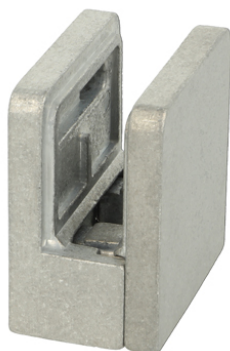

# PRODUCT SHEET

**Description:**

Glass Clamp "Square" 45x47x27mm, Zamak-Raw, Flat, 6-10,76 mm Glass Thickness, No Safety Pin & No Cushions, (Cushion Model G)

**Item number:**

22.10.600-8

Units	Box	Carton	HS Code	Barcode
Pcs.	4	40	8302419000	
				5704866476126

	Glass range
X	6 - 10,76 mm.

**SISO A/S**

Mileparken 11  
DK-2740 Skovlunde  
Denmark  
VAT: DK 24786013

Phone +45 45 830 900

www.siso.dk  
siso@siso.dk

Danske Bank  
Nytorv Branch  
Copenhagen  
SWIFT: DABADKKK